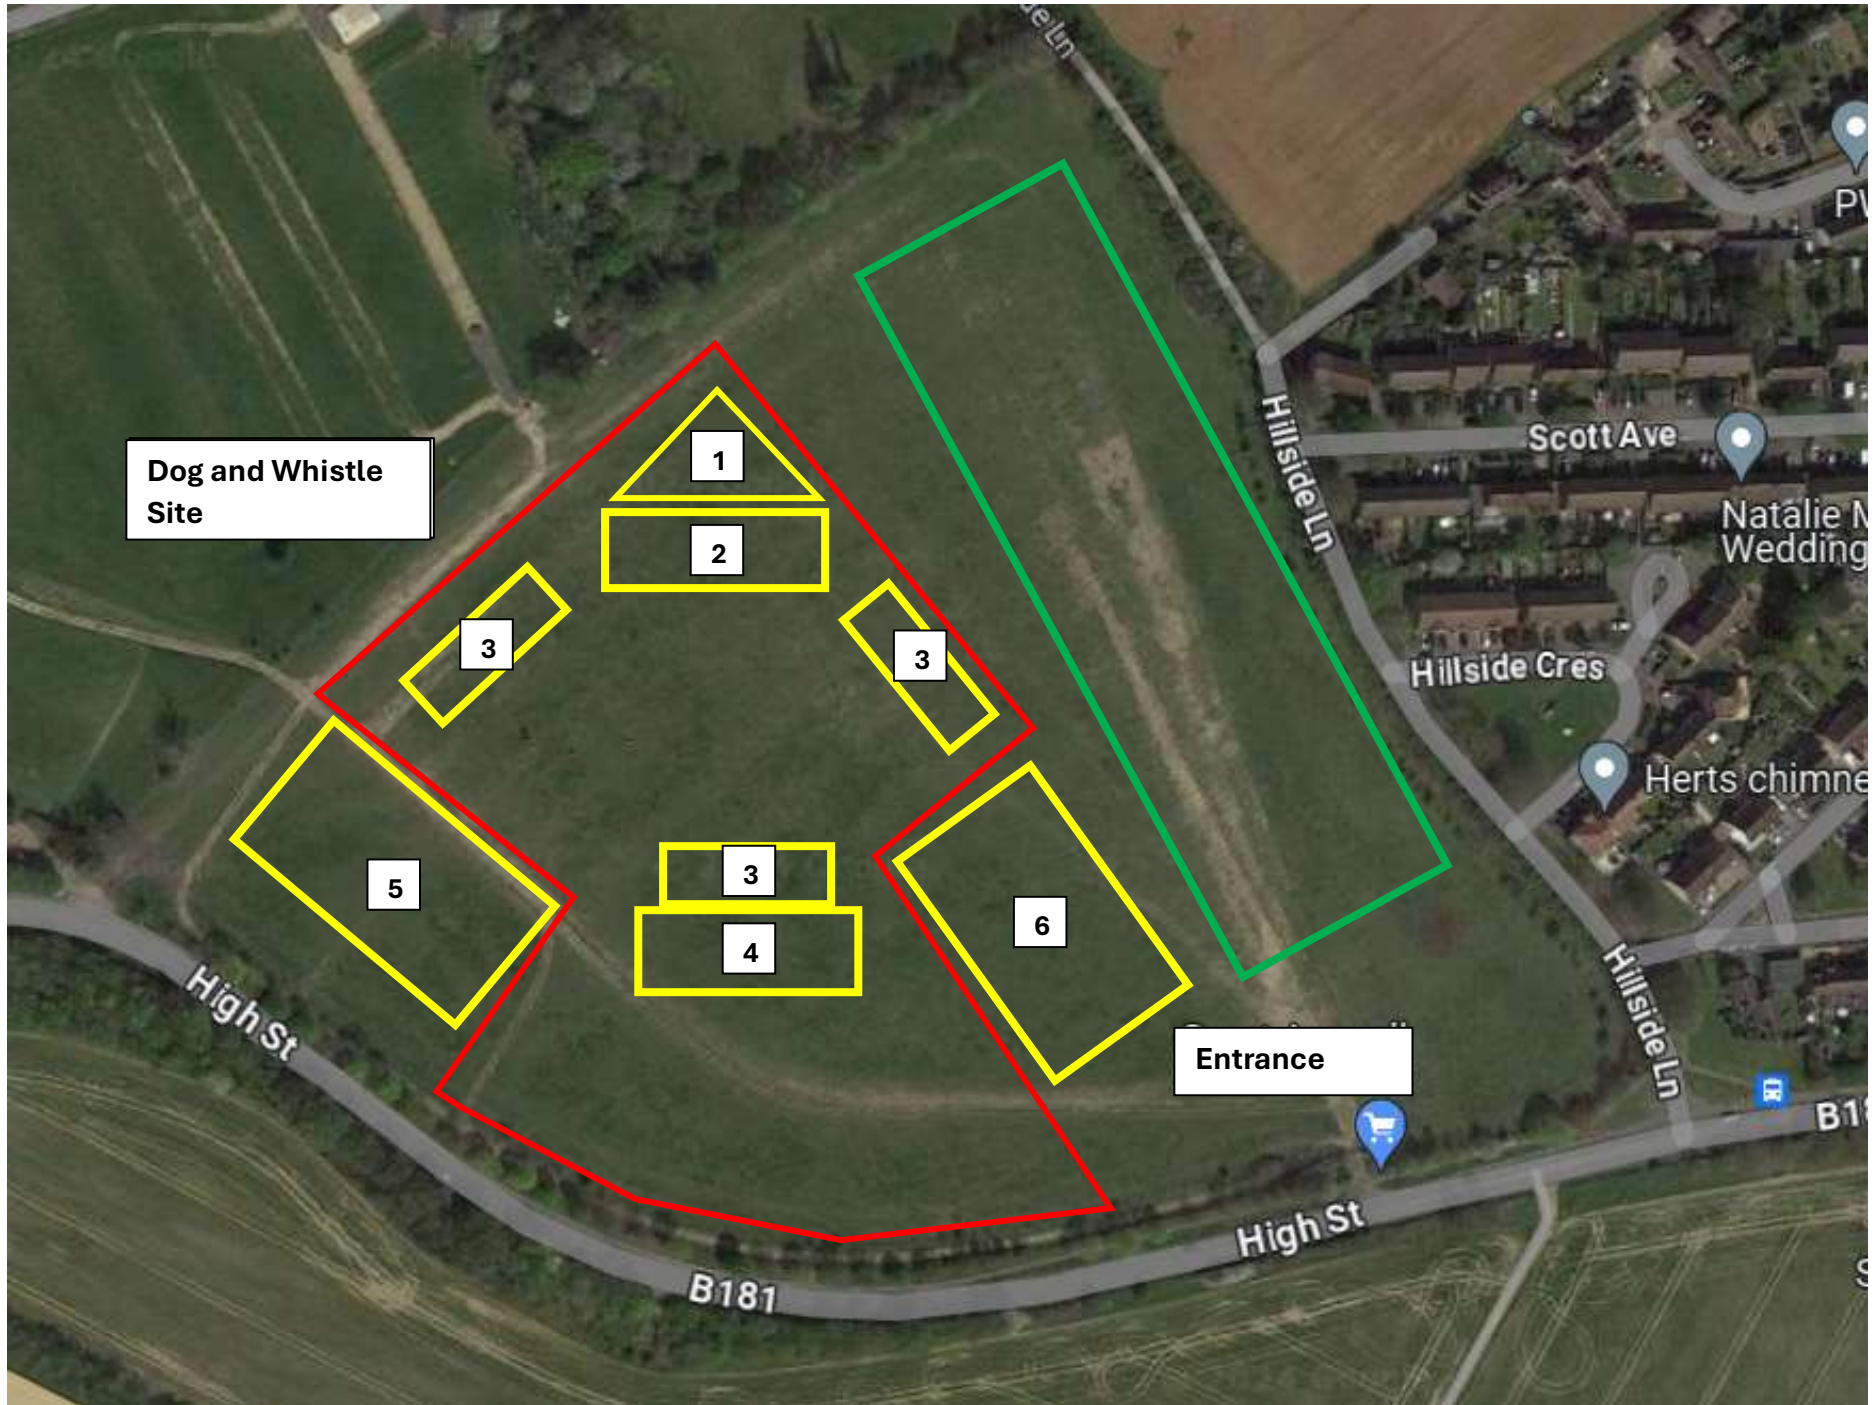

The Location of the Event site

The functionality of the event site.

Green = Car Park  
Red = TENS Area  
Undivided

**LEGEND**

- 1 = VIP
- 2 = MAIN STAGE
- 3 = BARS
- 4 = STAGE 2
- 5 = FOOD
- 6 = FAIRGROUND

The Tens Areas within the event site.

Showing TENS 1 to 5 Divided in red.